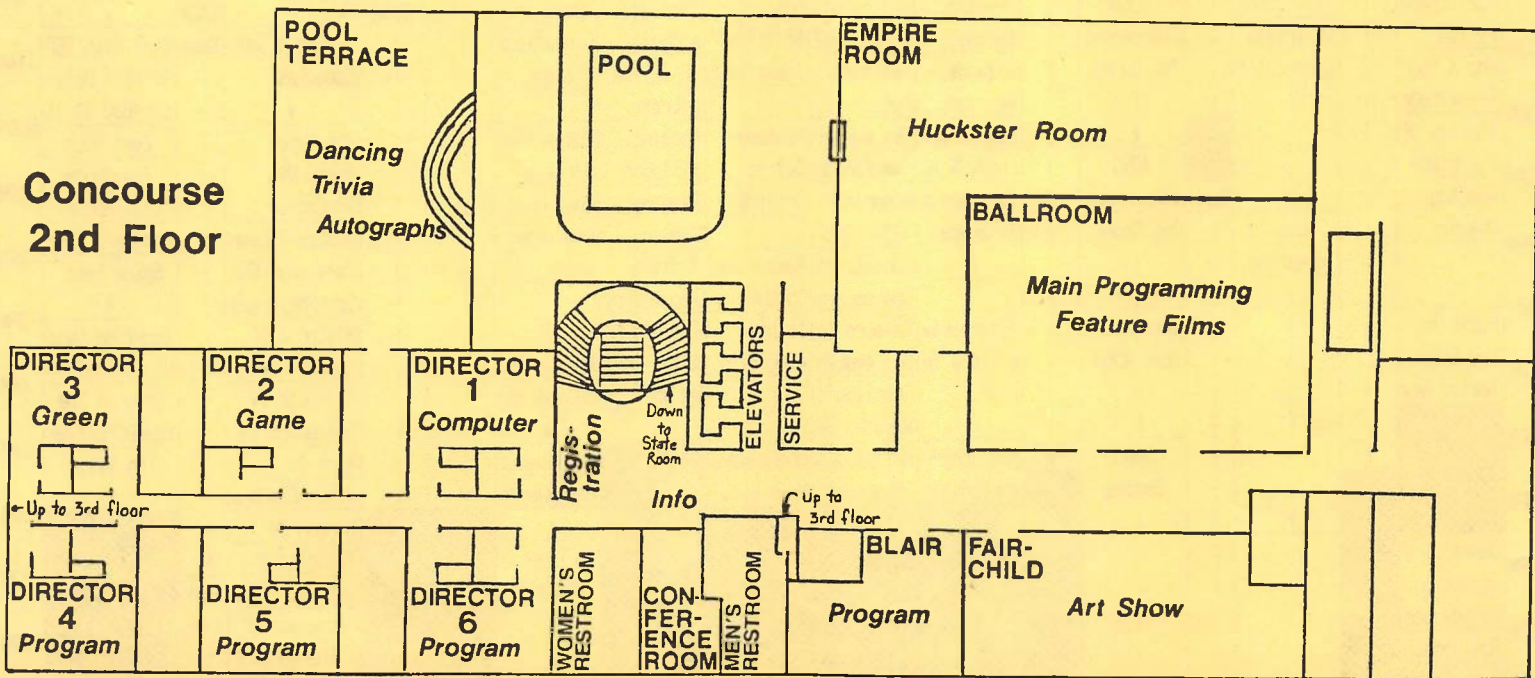

WIS CON 10

POCKET PROGRAM

This *Pocket Program* gives the where and the when of WisCon programming. To find out about the what and the who, look up the event title in the *Program Book*.

1st Floor		2nd Floor										3rd Floor			DAY & TIME		
DAY & TIME	STATE ROOM	LOBBY	POOL	DIRECTOR ROOMS						BLAIR ROOM	BALLROOM	FROCHILD ROOM	EMPIRE ROOM	ROOM 314	ROOM 315	ROOM 317	DAY & TIME
			TERRACE	#1	#2	#3	#4	#5	#6								
Sat. 8AM	Miscellaneous	Reg. & Info.	Social/Program	Comptr	Game Room	Green Room	Program	Program	Program	Program	Films/Program	Art Show	Huxter Room	Media Room	NASA Filk	Con Suite/Aux. Films	Sat. 8AM
9AM		Open		Open		Open						Check-In		Spooks Run Wild			9AM
10AM	PublishAndPerish		Triv.Intro		AD&D Tournament 1st Round		Reading: Yarbro Wizards, Warriors..	WhitherGo-ethWisCon? Political	New Ideas InSF	Reading: Hodgell	Women In (Laadan)	Open	Open	Sea	NASA	Yellow Submarine	10AM
11AM	Who's Your FavoriteDr		SF Trivia Competit'n				How To Get Fat,Femin-ism,Fandom	Fantasy: Celtic	Reading: Killough	Lucasfilm/Betrayal				WisCon 1 Goh Speeches	Room 315	Girl With ESP 10:45 / Ugly Lit/Boy 11:15	11AM
NOON	The Law Of The Blade				AD&D Tournament 2nd Round		Cathedrals in Space	WomenInSF: Origins 1975-1985	Fantasy In Makeup And	Reading: Godwin	Down Down Under			The Many Faces Of WisCon 3		Zero Hour The Mouse That Roared	NOON
1PM	Reading: Charnas								Contemporary	Costume	AboutHstry			WisCon 7 Open Ceremony, Goh		HrdwrWrs 1:45 Space Seed	1PM
2PM			Auto-graphing											WisCon 8 OC			2PM
3PM	Music In The Speculative Key				Introductory AD&C		History In F&SF	Sci.4Women SubtleSci.	AfterSil. My Bed!	Alien In Masquerade	MasqueChekin			Randall IV Killough IV		AmokTime &Wiz Of Speed&Time	3PM
4PM														Salmonson IV		City On The EdgeOfForever	4PM
5PM					Open Gaming		New Schl-rshpEddison	Religious/Paranormal	Where Have UFOs Gone?					Karr IV		The Veldt	5PM
6PM														WisCon8GohSpec			6PM
7PM	Dessert Reception													Henson IV			7PM
8PM	Mythologies Goh Speech													ThingThatAte			8PM
9PM	Auct. BetUp													Get Out Alive	Filk Sing		9PM
10PM	Art Auction													Invasion Of The Body Snatchers		Con Suite	10PM
11PM														The Thing			11PM
Sat. MDNT														Little Shop of Horrors			Sat. MDNT
Sun. 1AM														Buckaroo Banzai			Sun. 1AM
2AM																	2AM
3AM														Fantastic Planet			3AM
4AM																	4AM
5AM																	5AM
6AM																	6AM
7AM																	7AM
8AM														Night Of The Living Dead			8AM
9AM														Horror Hotel			9AM
10AM					AD&D Tournament	Open											10AM
11AM					Open	Final Round								Gulliver's Travels	NASA Room	Monsters: MysteryOrMyth	11AM
NOON																	NOON
1PM														Fan-Access Programming		Future	1PM
2PM																Atmtc/EvFntsy	2PM
3PM																Spaceborne	3PM